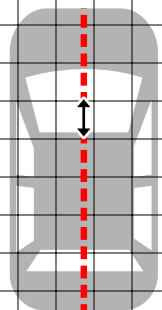

Vehicle's Original Camera Housing
(horizontally align to vehicle centerline, not camera housing)

Vehicle's Centerline

Horizontally align \updownarrow line
with vehicle's centerline 55mm

85mm

Konik Batman
(paired 55mm/85mm)

Rev: 126 | Commit: d47882e | Date: 2026-05-13

Print at 100%.

Do not scale to fit.

Place credit card in box
to verify scale.

Credit Card Scale
(54mm x 86mm)

You won't be charged