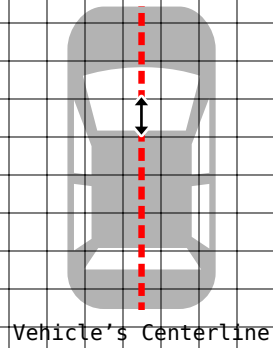

Vehicle's Original Camera Housing
(horizontally align to vehicle centerline, not camera housing)

Horizontally align \updownarrow line
with vehicle's centerline 55mm

85mm

Konik Quick Mount

Konik Quick Mount

Konik Quick Mount
(paired 55mm/85mm)

Install Template

Paper Size: A4

Instructions are at the QR code

github.com/ophwug/mount-install-templates

Feedback

Report feedback/issues: [GitHub Issues](#)
Report success/failure/experience: [Konik Discord](#)
Include your vehicle (make/model/year).

Rev: 126 | Commit: d47882e | Date: 2026-05-13

Print at 100%.
Do not scale to fit.

Place credit card in box
to verify scale.

Credit Card Scale
(54mm x 86mm)

You won't be charged