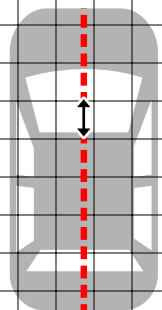

Vehicle's Original Camera Housing
(horizontally align to vehicle centerline, not camera housing)

Vehicle's Centerline

Horizontally align ↑ line
with vehicle's centerline 55mm

85mm

Konik Quick Mount

Konik Quick Mount

Konik Quick Mount
(paired 55mm/85mm)

Install Template

Paper Size: US Letter

Instructions are at the QR code

github.com/ophwug/mount-install-templates

Feedback

Report feedback/issues: GitHub Issues
Report success/failure/experience: Konik Discord
Include your vehicle (make/model/year).

Rev: 126 | Commit: d47882e | Date: 2026-05-13

Print at 100%.

Do not scale to fit.

Place credit card in box
to verify scale.

Credit Card Scale
(54mm x 86mm)

You won't be charged