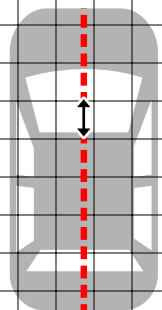

Vehicle's Original Camera Housing
(horizontally align to vehicle centerline, not camera housing)

Vehicle's Centerline

Horizontally align ↑ line
with vehicle's centerline

60mm

90mm

Konik Quick Mount

Konik Quick Mount

Konik Quick Mount
(paired 60mm/90mm)

Install Template

Paper Size: US Letter

Instructions are at the QR code

github.com/ophwug/mount-install-templates

Feedback

Report feedback/issues: GitHub Issues
Report success/failure/experience: Konik Discord
Include your vehicle (make/model/year).

Rev: 126 | Commit: d47882e | Date: 2026-05-13

Print at 100%.

Do not scale to fit.

Place credit card in box
to verify scale.

Credit Card Scale
(54mm x 86mm)

You won't be charged