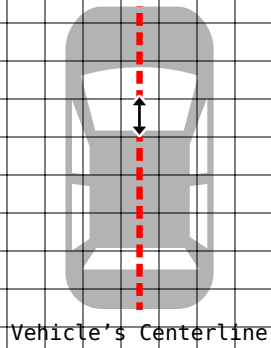

Vehicle's Original Camera Housing
(horizontally align to vehicle centerline, not camera housing)

Horizontally align ↑ line
with vehicle's centerline

75mm

105mm

Konik Quick Mount

Konik Quick Mount

Konik Quick Mount
(paired 75mm/105mm)

Rev: 126 | Commit: d47882e | Date: 2026-05-13

Print at 100%.
Do not scale to fit.

Place credit card in box
to verify scale.

Credit Card Scale
(54mm x 86mm)

You won't be charged